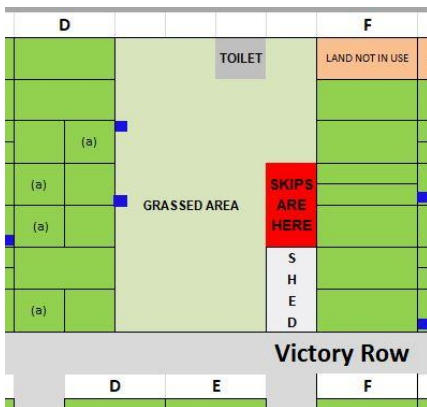

Food

The Skips will be placed by the 'Old Shed' see below,

Your cooperation is appreciated in following these restrictions.

Many thanks

Sarah Lane – Chair

Woodley Allotments Tenants Association at Reading Road